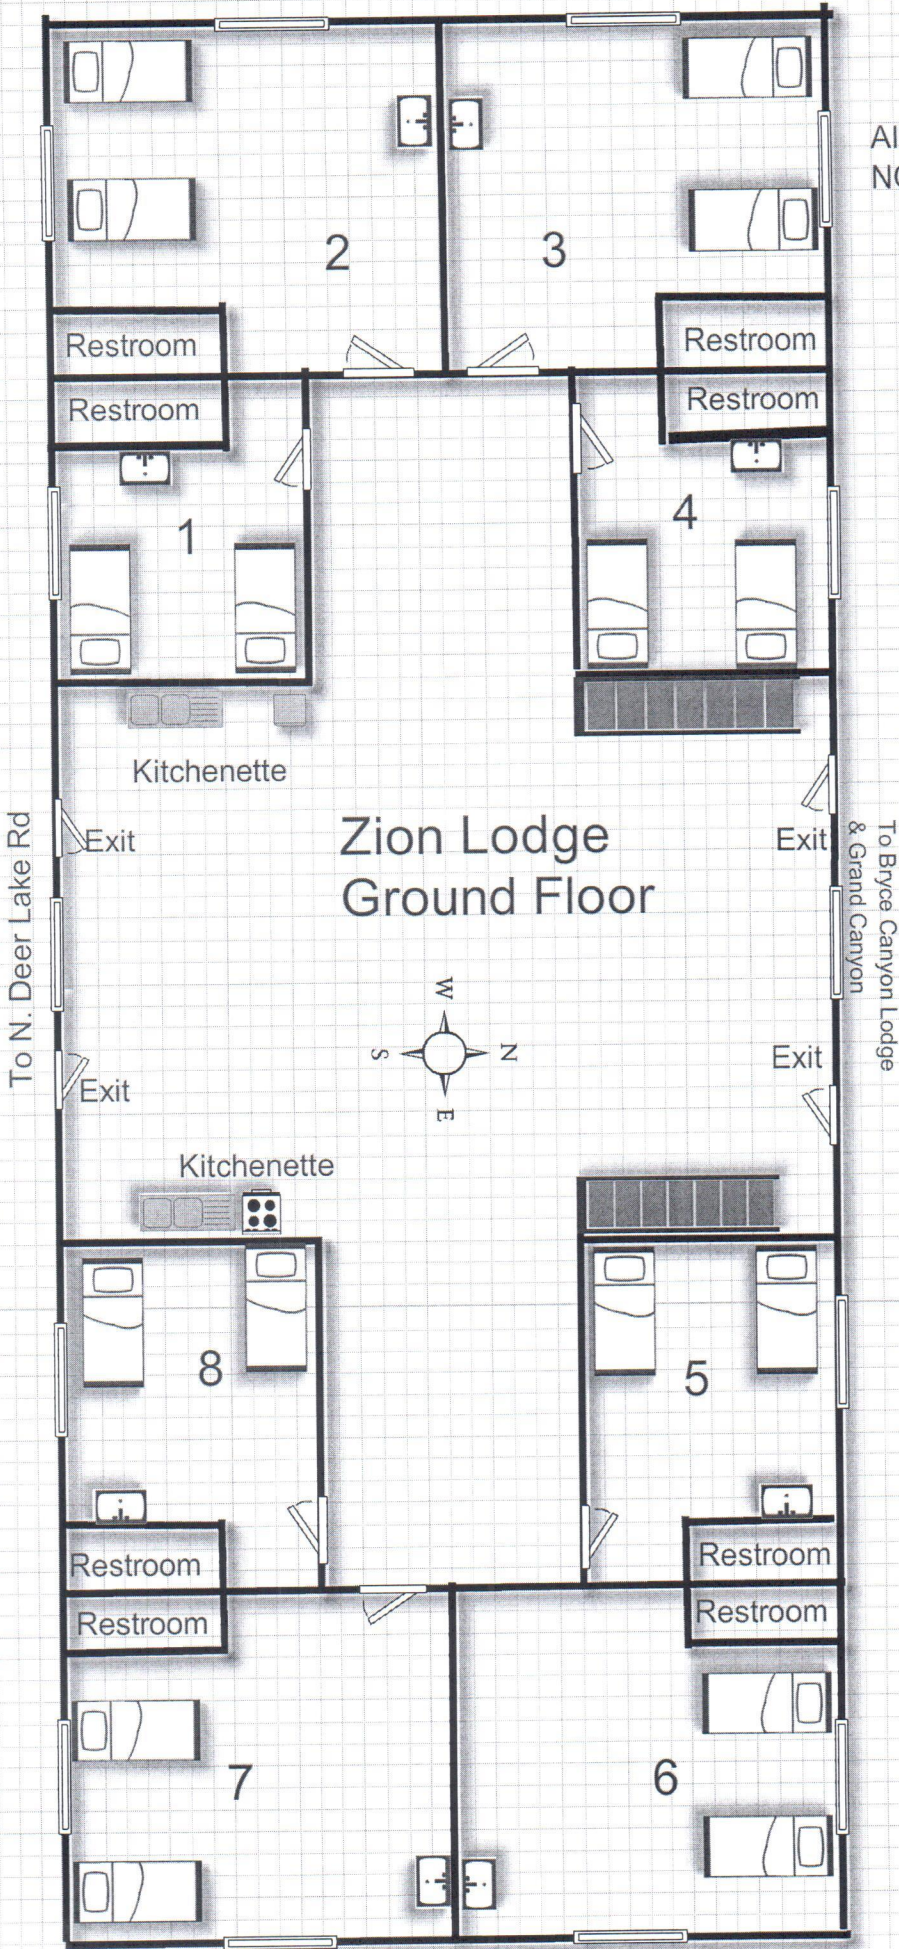

All drawings are NOT to scale

View to Lake & N Deer Lake Rd

Zion Lodge
Upstairs
(Center of Lodge is cathedral ceiling)

All drawings are NOT to scale

Zion Lodge Ground Floor

To N. Deer Lake Rd

To Bryce Canyon Lodge
& Grand Canyon

Restroom

Restroom

Restroom

Restroom

Kitchenette

Exit

Exit

Exit

Exit

Kitchenette

Restroom

Restroom

Restroom

Restroom

8

5

7

6

2

3

4